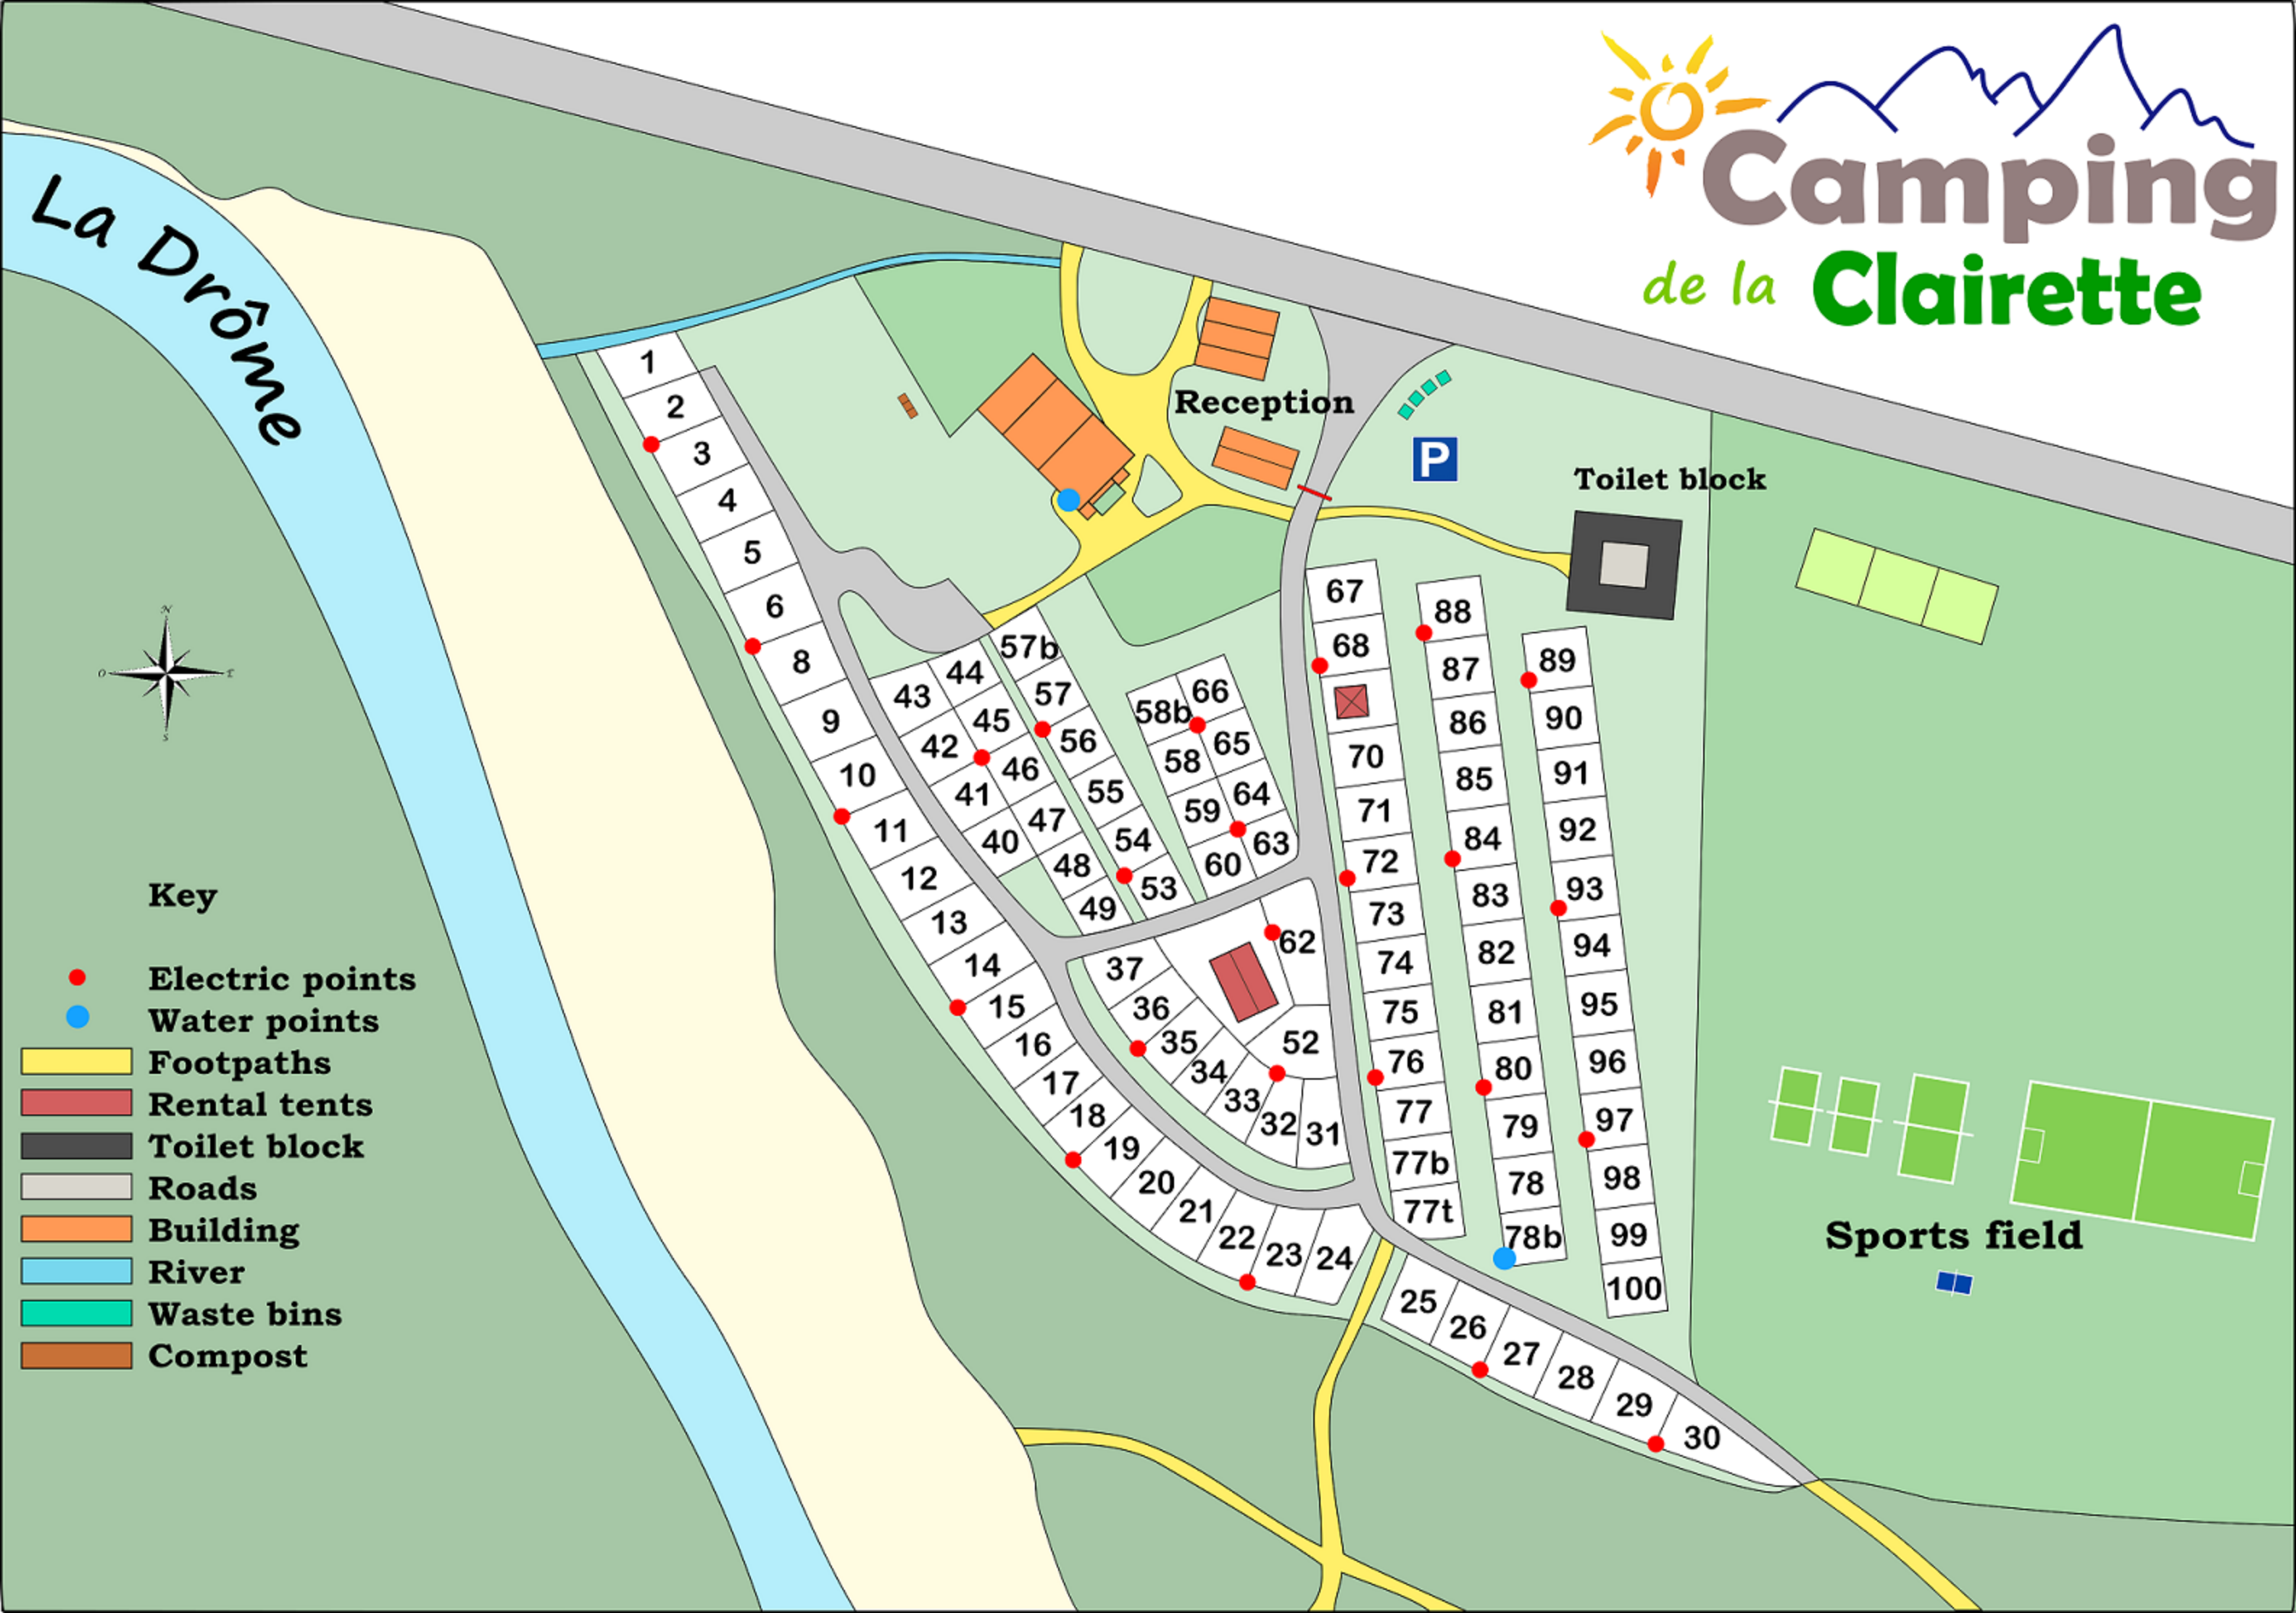

Camping

de la **Clairette**

Key

- Electric points
- Water points
- Footpaths
- Rental tents
- Toilet block
- Roads
- Building
- River
- Waste bins
- Compost